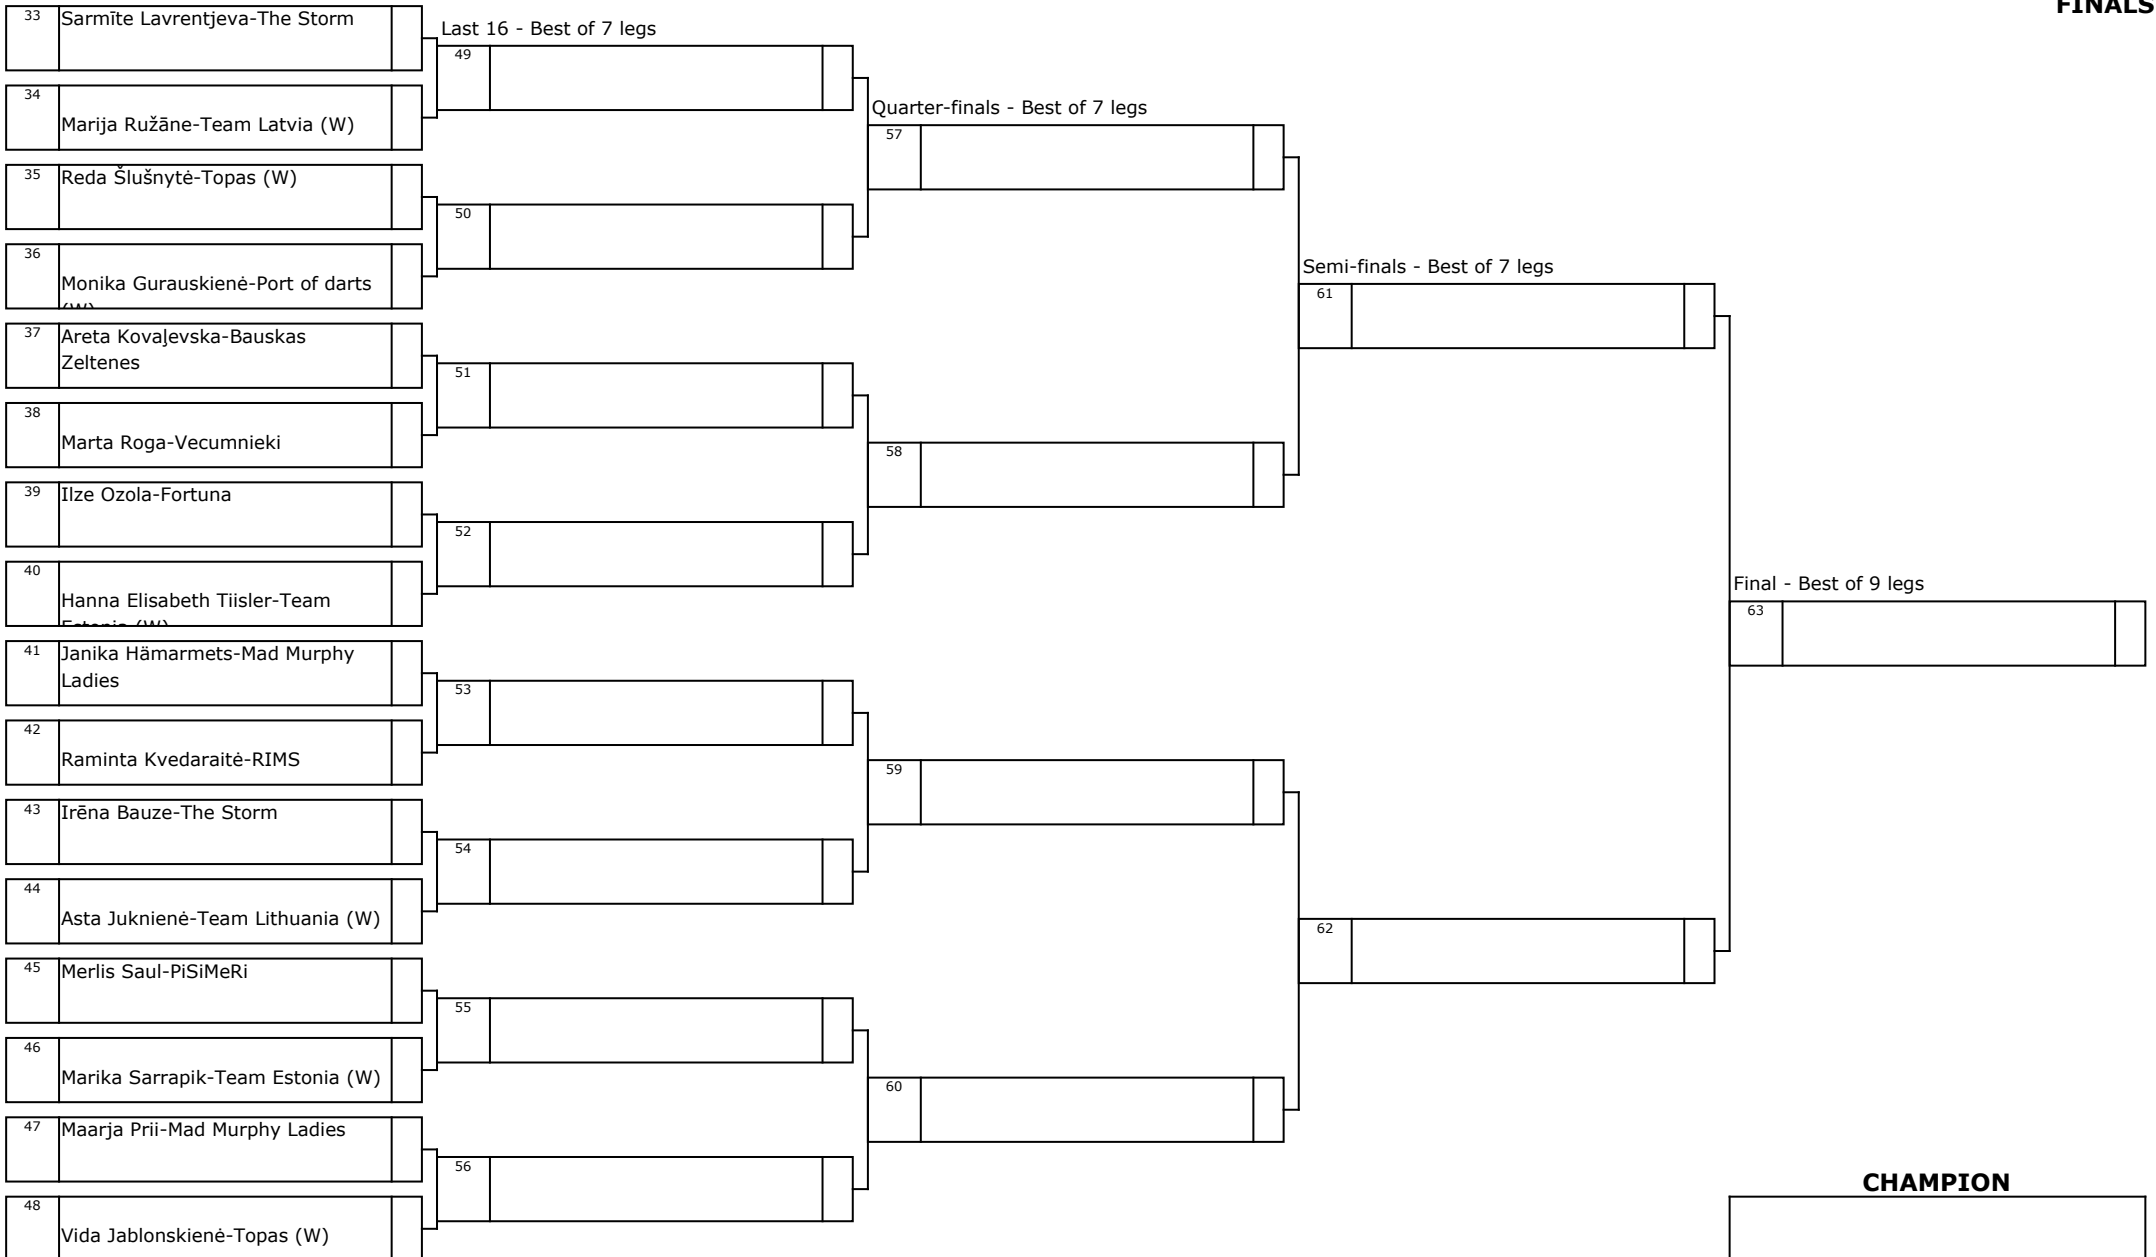

Last 16 - Best of 7 legs

53	
54	
55	
56	

Quarter-finals - Best of 7 legs

59	
60	

Semi-finals - Best of 7 legs

62	
----	--

**GROUP WINNER**

--

**FINALS**

Last 32 - Best of 7 legs

**CHAMPION**